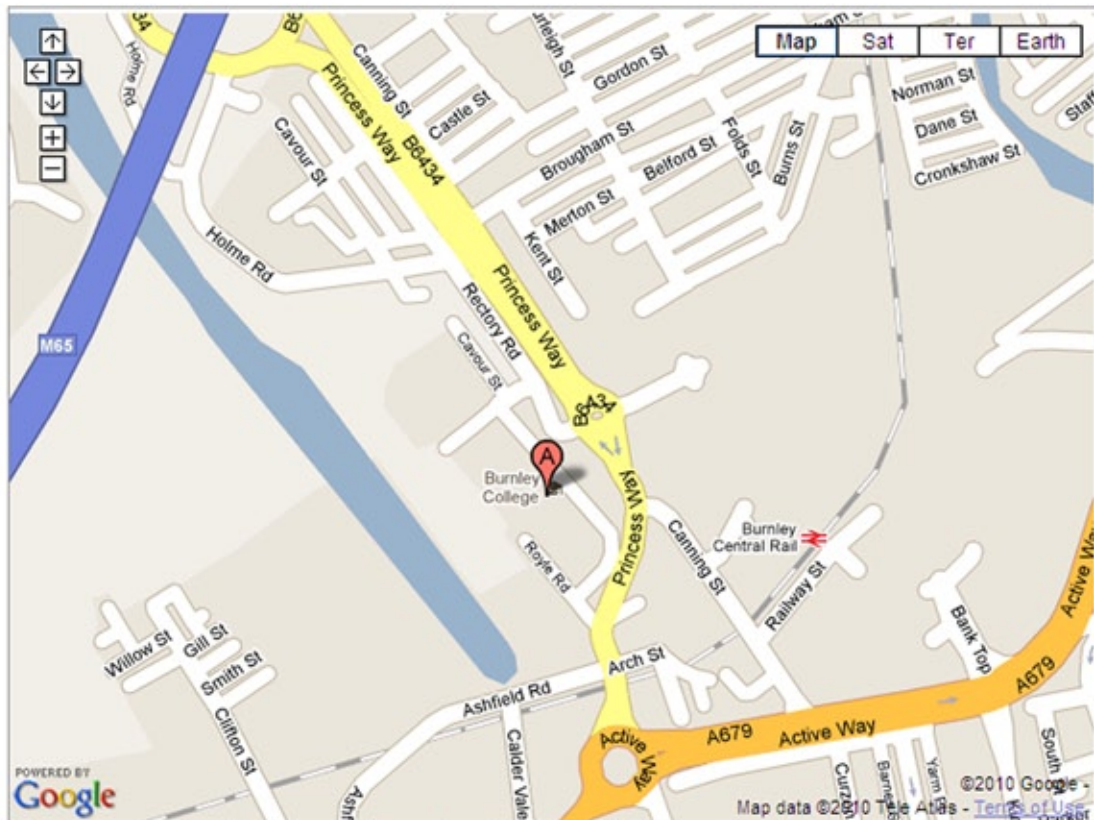

Burnley College Map and Directions

If you are using Sat-Nav, please locate us with the postcode: BB12 0EQ

How to find us

From the M65 Motorway eastbound from Blackburn:

Leave the motorway at Junction 10, signposted Burnley. Take the Town Centre exit off the roundabout onto Cavalry Way A671 (5th exit). Take the first exit off the next roundabout onto Westway A671, staying in the left hand lane. At the traffic lights bear left. At the mini roundabout, turn left. At the next roundabout, turn left onto Princess Way. Continue straight on (with the College on your left). At the mini roundabout turn left and then left again. The entrance to the campus is first left and the visitor car park is signposted to the left.

From the M65 Motorway westbound from Colne/Pendle:

Leave the motorway at Junction 11, signposted Burnley. Turn left onto Princess Way. At the roundabout take the third exit, and then turn left into the campus. (The car park is the first left, the visitor car park is signposted to the left).

From Burnley Bus Station on foot (15 mins):

Cross the pelican crossing on Croft Street and walk into town through Boot Way. At the end of the street turn right onto Parker Lane, then left onto St James Street. Follow this street through the shops. When you get to Marks & Spencer stay on the righthand side of the pavement until the mini roundabout. Turn right and follow the road until you can safely cross at the pelican crossing. Follow the path around the roundabout to the first exit. You should see Burnley College in front of you. Continue up the hill and the College entrance is on your left.